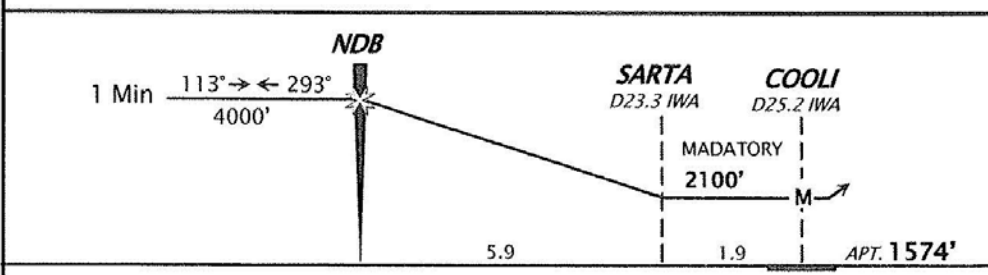

**P08**  
**COOLIDGE MUN**

sabenaflight academy  
14 NOV 06 (16-1)

**COOLIDGE, ARIZ**  
**SFA NDB-B**

AWOS-3 Casa Grande 132.17		PHOENIX APPROACH 124.9      123.7		COOLIDGE MUN CTAF 123.07
NDB KCKY 1150	Final Apch Crs 113°	Mandatory Alt <b>SARTA</b> 2100' (526')	MDA (H) 2100' (526')	Apt Elev 1574'
<b>MISSED APCH:</b> Climb to 2600' then climbing RIGHT turn to 4000' inbound TFD VOR R-076 to PALMA INT / D21.3 TFD then direct KCKY and hold.				
1. Reception of TFD VOR DME required. 2. Use Casa Grande Altimeter setting, if not available use Phoenix Altimeter setting. 3. Use extreme caution for PJE SE of Airport				MSA TFD VOR

Gnd speed-Kts	70	90	100	120	140	160	2600'	4000'	TFD	TO PALMA
KCKY to SARTA 3.03'	377	485	539	647	755	862	↑	↻	114.8	then
MAP at COOLI									R-076	DCT KCKY

STRAIGHT-IN LANDING	CIRCLE-TO-LAND Not Authorized Southeast of Airport
NOT APPLICABLE	A 2100' (526') - 3
	B 2100' (526') - 3
	C NA
	D NA