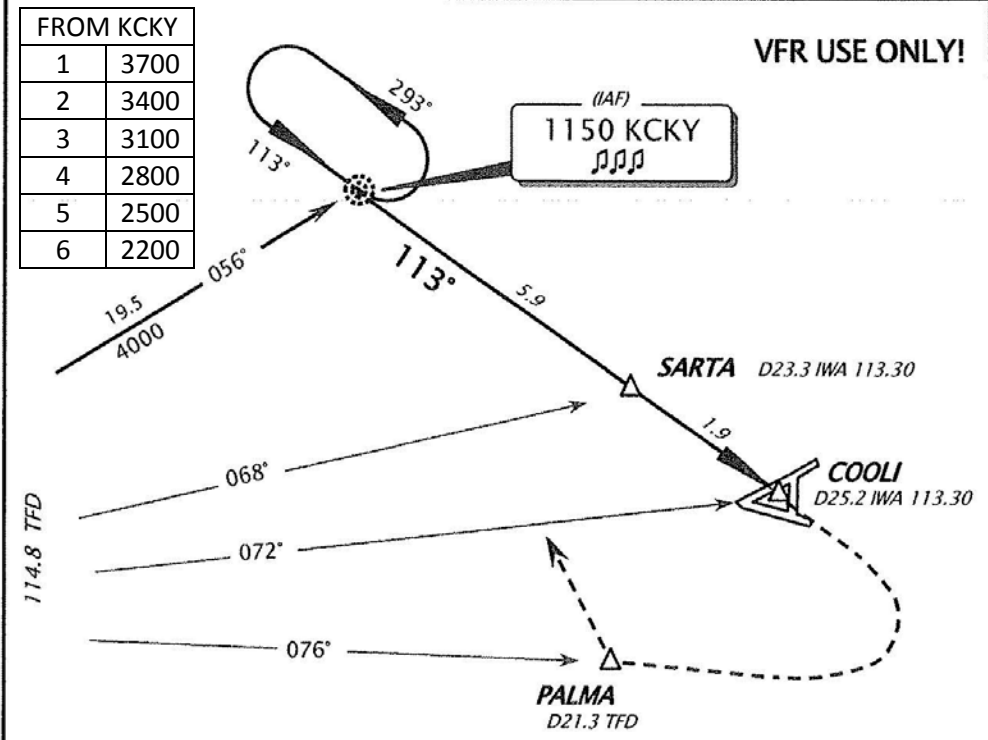

**P08**  
**COOLIDGE MUN**

sabenaflight academy  
14 NOV 06 (16-1)

**COOLIDGE, ARIZ**  
**SFA NDB-B**

AWOS-3 Casa Grande 132.17		PHOENIX APPROACH 124.9      123.7		COOLIDGE MUN CTAF 123.07
NDB KCKY 1150	Final Apch Crs 113°	Mandatory Alt <b>SARTA</b> 2100' (526')	MDA (H) 2100' (526')	Apt Elev 1574'
<b>MISSED APCH:</b> Climb to 2600' then climbing RIGHT turn to 4000' inbound TFD VOR R-076 to PALMA INT / D21.3 TFD then direct KCKY and hold.				
1. Reception of TFD VOR DME required. 2. Use Casa Grande Altimeter setting, if not available use Phoenix Altimeter setting. 3. Use extreme caution for PJE SE of Airport				MSA TFD VOR

Gnd speed-Kts	70	90	100	120	140	160	2600'	4000'	TFD	TO PALMA
KCKY to SARTA 3.03'	377	485	539	647	755	862	↑	↻	114.8	then
MAP at COOLI									R-076	DCT KCKY

STRAIGHT-IN LANDING	CIRCLE-TO-LAND Not Authorized Southeast of Airport
NOT APPLICABLE	A 2100' (526') - 3
	B 2100' (526') - 3
	C NA
	D NA