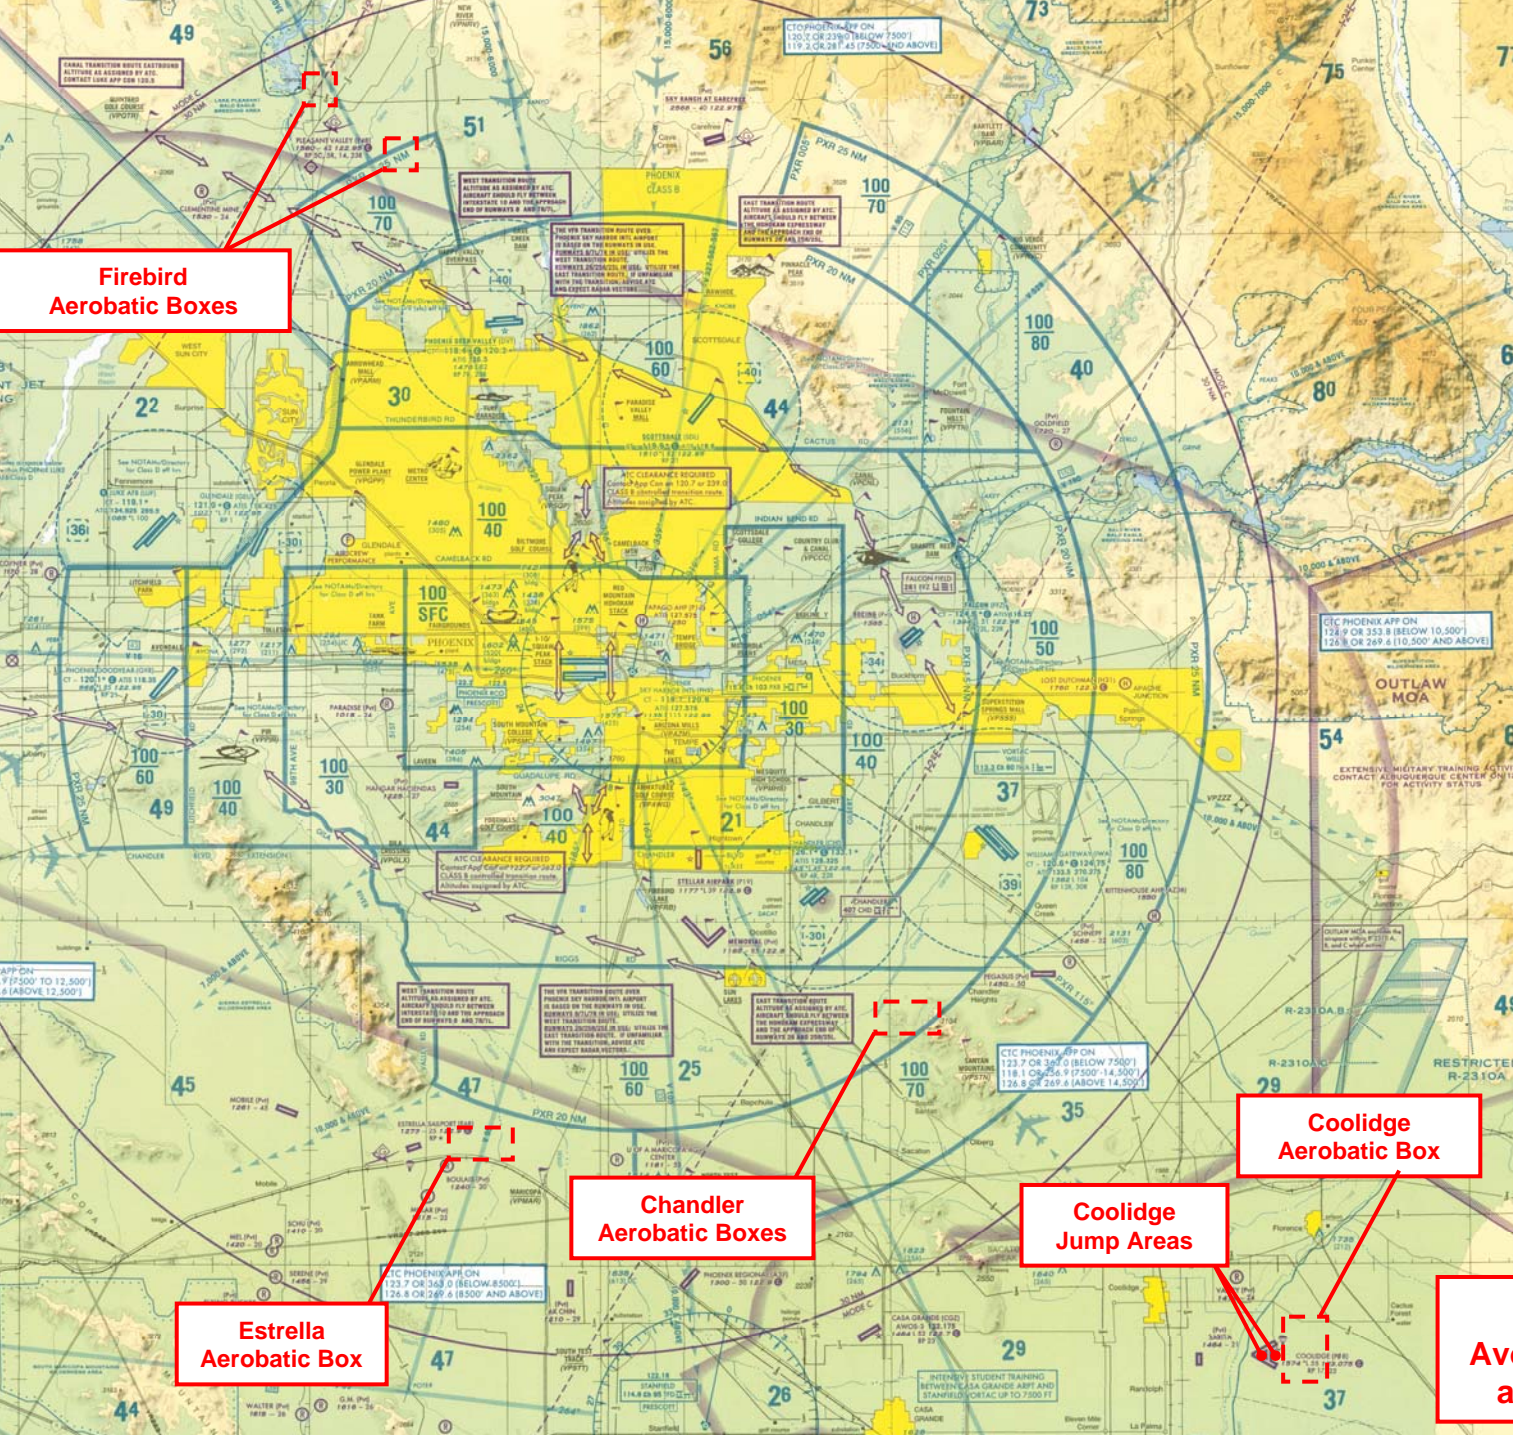

Airspace Info

CAUTION!
Some aerobatic boxes may be active without NOTAM.

Listen out
122.75 (N)
and
122.85 (S)

**Firebird
Aerobatic Boxes**

**Chandler
Aerobatic Boxes**

**Coolidge
Aerobatic Box**

**Coolidge
Jump Areas**

**Estrella
Aerobatic Box**

**Coolidge
Avoid EAST side of the
airport at all times!!**